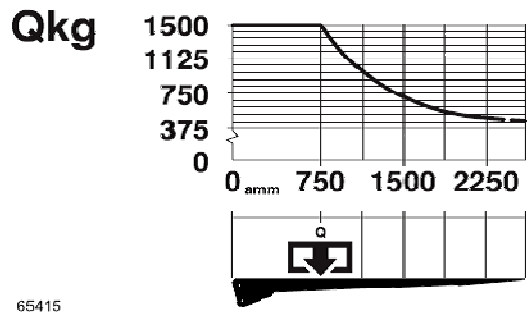

ZEPRO For Efficient & Safe Delivery of Materials

HIAB offers tail lifts in both steel & aluminum platforms. Platforms are available from 450 to 3000 kgs capacity.

HIAB is the world's leading provider of on-road load handling equipment. Our high performance product range includes loader cranes, forestry and recycling cranes, demountables, truck-mounted forklifts and tail lifts. We aim to set the industry benchmark for customer satisfaction by providing products and services that meet customer needs globally. www.hiab.com

Loading Diagram

MAX 1000 kg

MAX 1500 kg

SPECIFICATIONS

MODEL	Z 10 - 135	Z 15 - 130
Max. Lifting Capacity	1000 kg	1500 kg
Lifting Height	1350 mm	1300 mm
Platform	Steel / Aluminum	Steel / Aluminum
Platform Size	2100mm x 1500mm	2100mm x 1500mm
Load Centre	600mm	750mm
Voltage	24V	24V