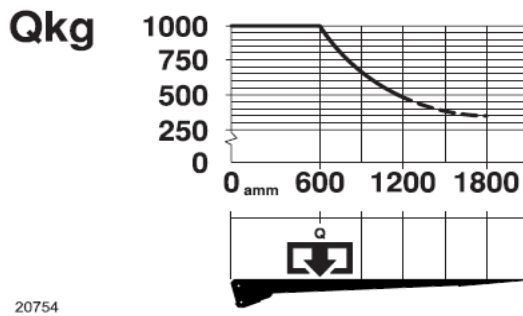

ZEPRO For Efficient & Safe Delivery of Materials

HIAB offers tail lifts in both steel & aluminum platforms. Platforms are available from 450 to 3000 kgs capacity.

HIAB is the world's leading provider of on-road load handling equipment. Our high performance product range includes loader cranes, forestry and recycling cranes, demountables, truck-mounted forklifts and tail lifts. We aim to set the industry benchmark for customer satisfaction by providing products and services that meet customer needs globally. www.hiab.com

Loading Diagram

MAX 1000 kg

MAX 1500 kg

SPECIFICATIONS

MODEL	Z 10 - 135	Z 15 - 130
Max. Lifting Capacity	1000 kg	1500 kg
Lifting Height	1350 mm	1300 mm
Platform	Steel / Aluminum	Steel / Aluminum
Platform Size	2100mm x 1500mm	2100mm x 1500mm
Load Centre	600mm	750mm
Voltage	24V	24V